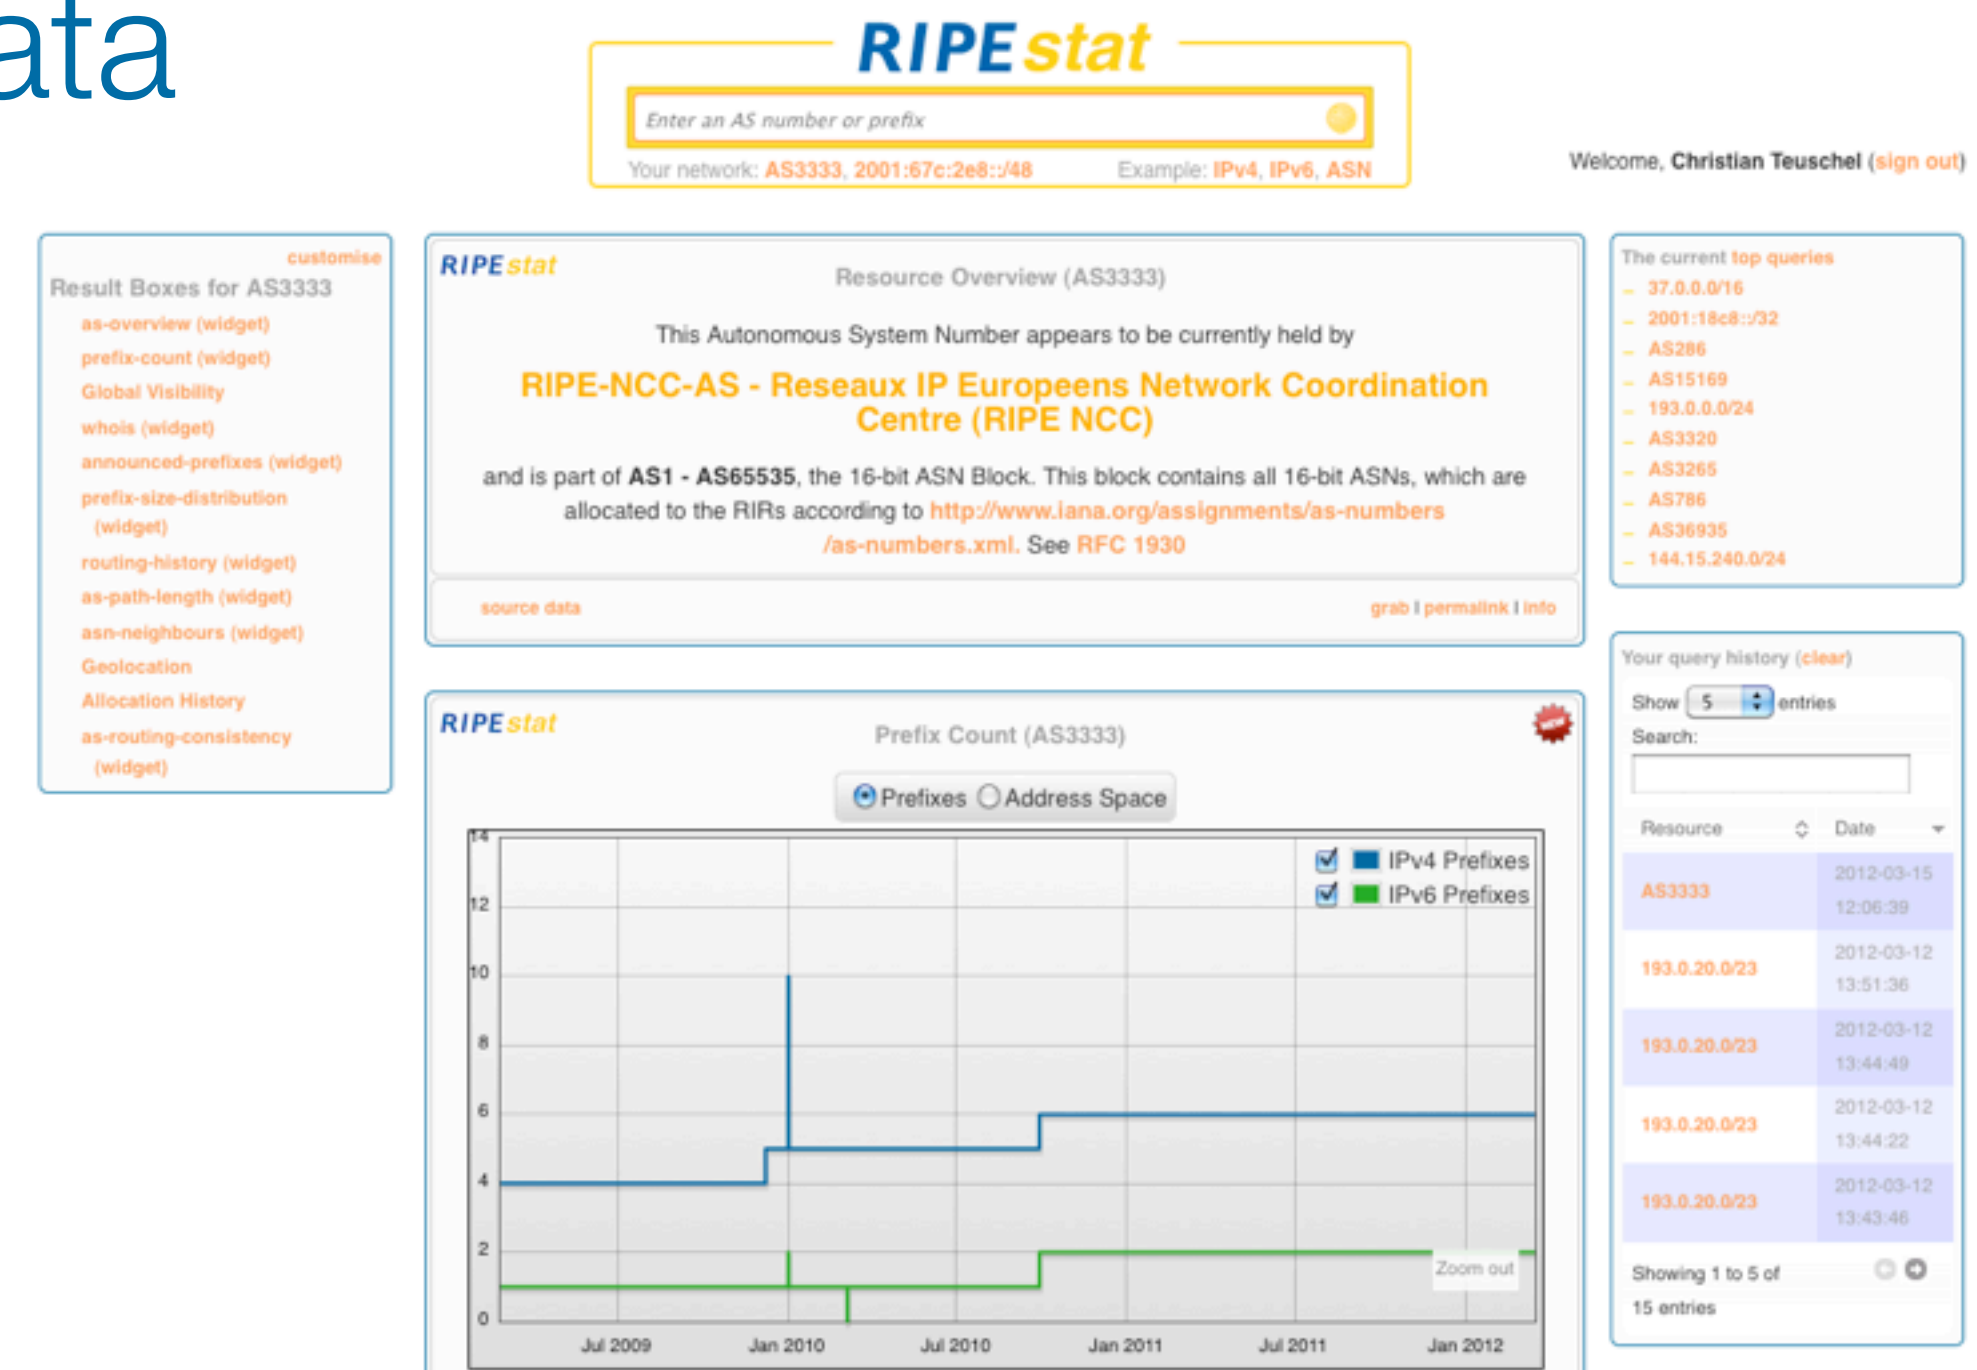

# RIPEstat Introduction

- Modular & extendable toolbox
- Single interface to Internet related data
  - Network trouble-shooting
  - Data analysis
  - Scientific research
- RIPEstat is your tool
  - Work in progress
  - Development driven by user feedback
  - Periodic, public demos
  - **GET INVOLVED**