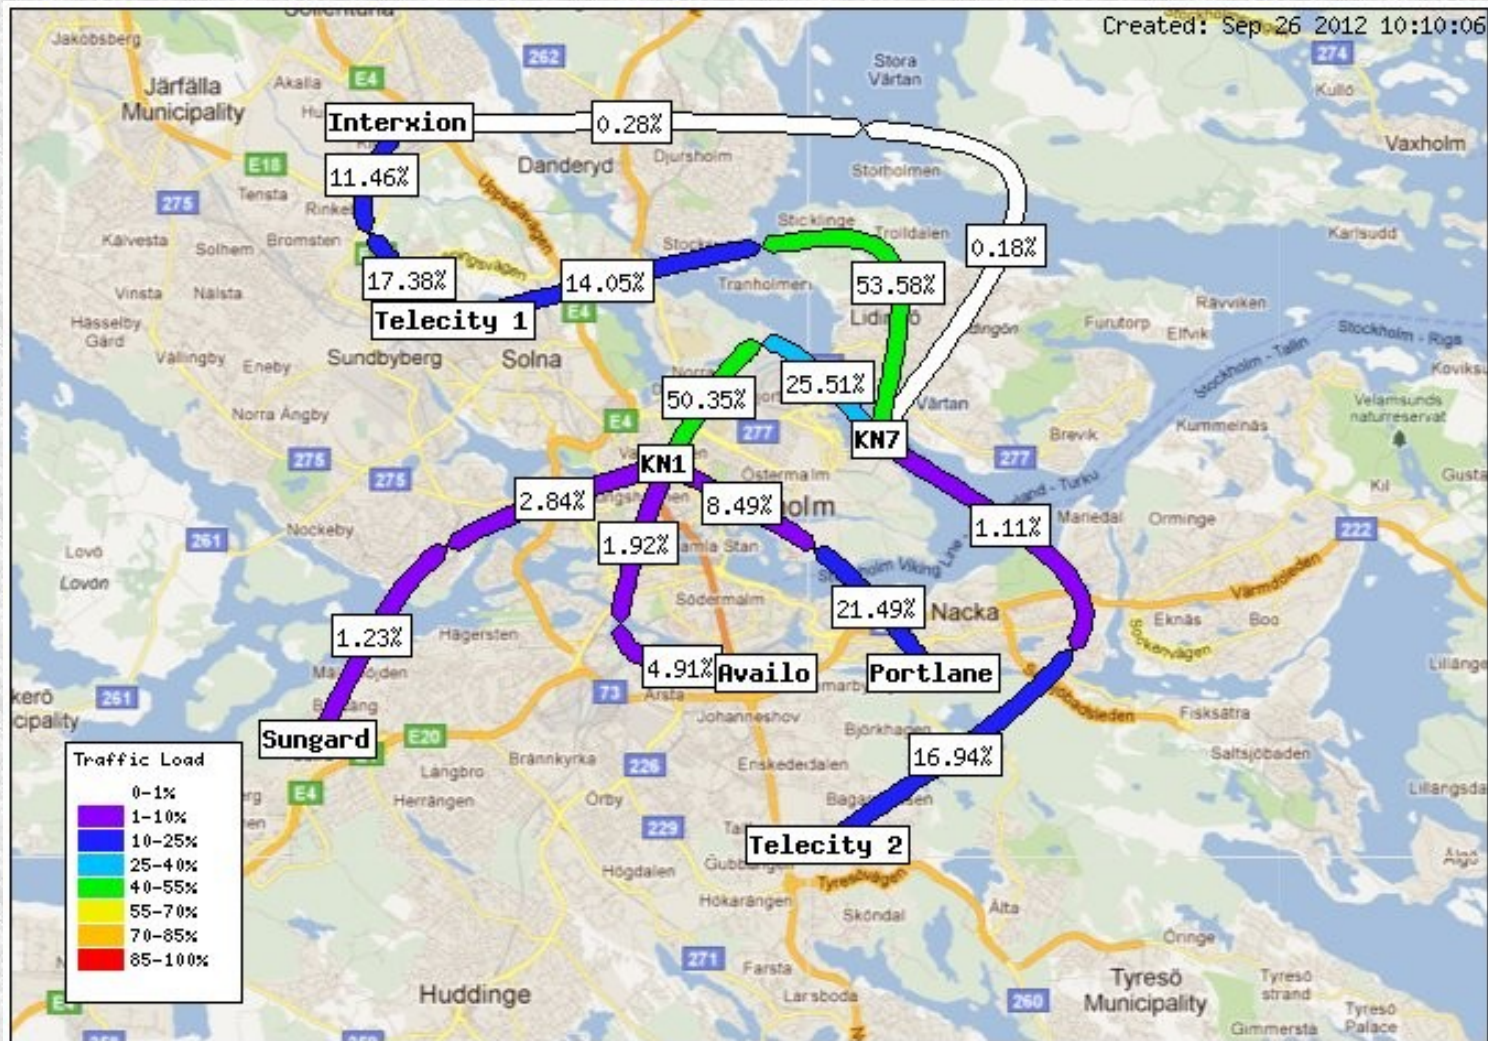

Weathermap